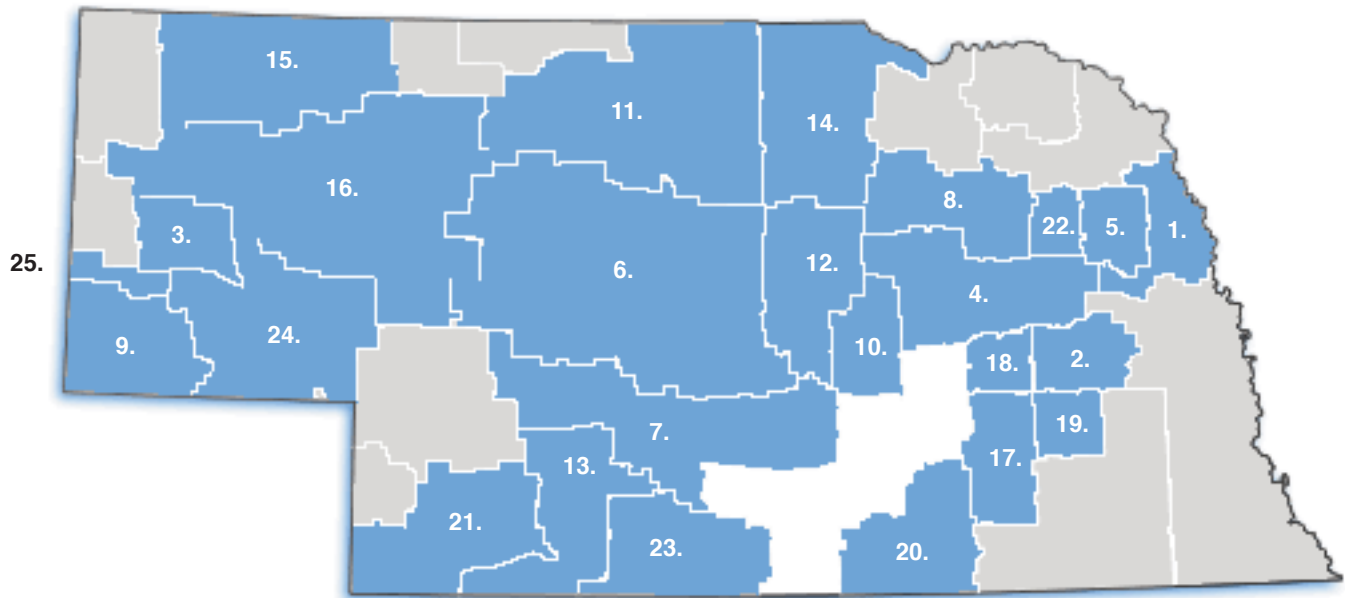

Rural Electric Nebraskan Circulation

- NREA Member-System, REN Subscriber
- NREA Member-System, Non-REN Subscriber

Magazine Circulation

District	Total	District	Total
1. Burt	2,674	13. McCook	1,936
2. Butler	3,363	14. Niobrara Valley	2,618
3. Chimney Rock	1,370	15. Northwest	1,731
4. Cornhusker	3,730	16. Panhandle	1,500
5. Cuming County	2,347	17. Perennial	3,511
6. Custer	4,464	18. Polk County	2,270
7. Dawson	10,063	19. Seward County	1,386
8. Elkhorn	4,549	20. South Central	3,801
9. High West	1,247	21. Southwest	1,899
10. Howard Greeley	2,059	22. Stanton County	975
11. KBR	1,536	23. Twin Valleys	2,758
12. Loup Valleys	2,221	24. Wheat Belt	2,354
		25. Wyrulec	150