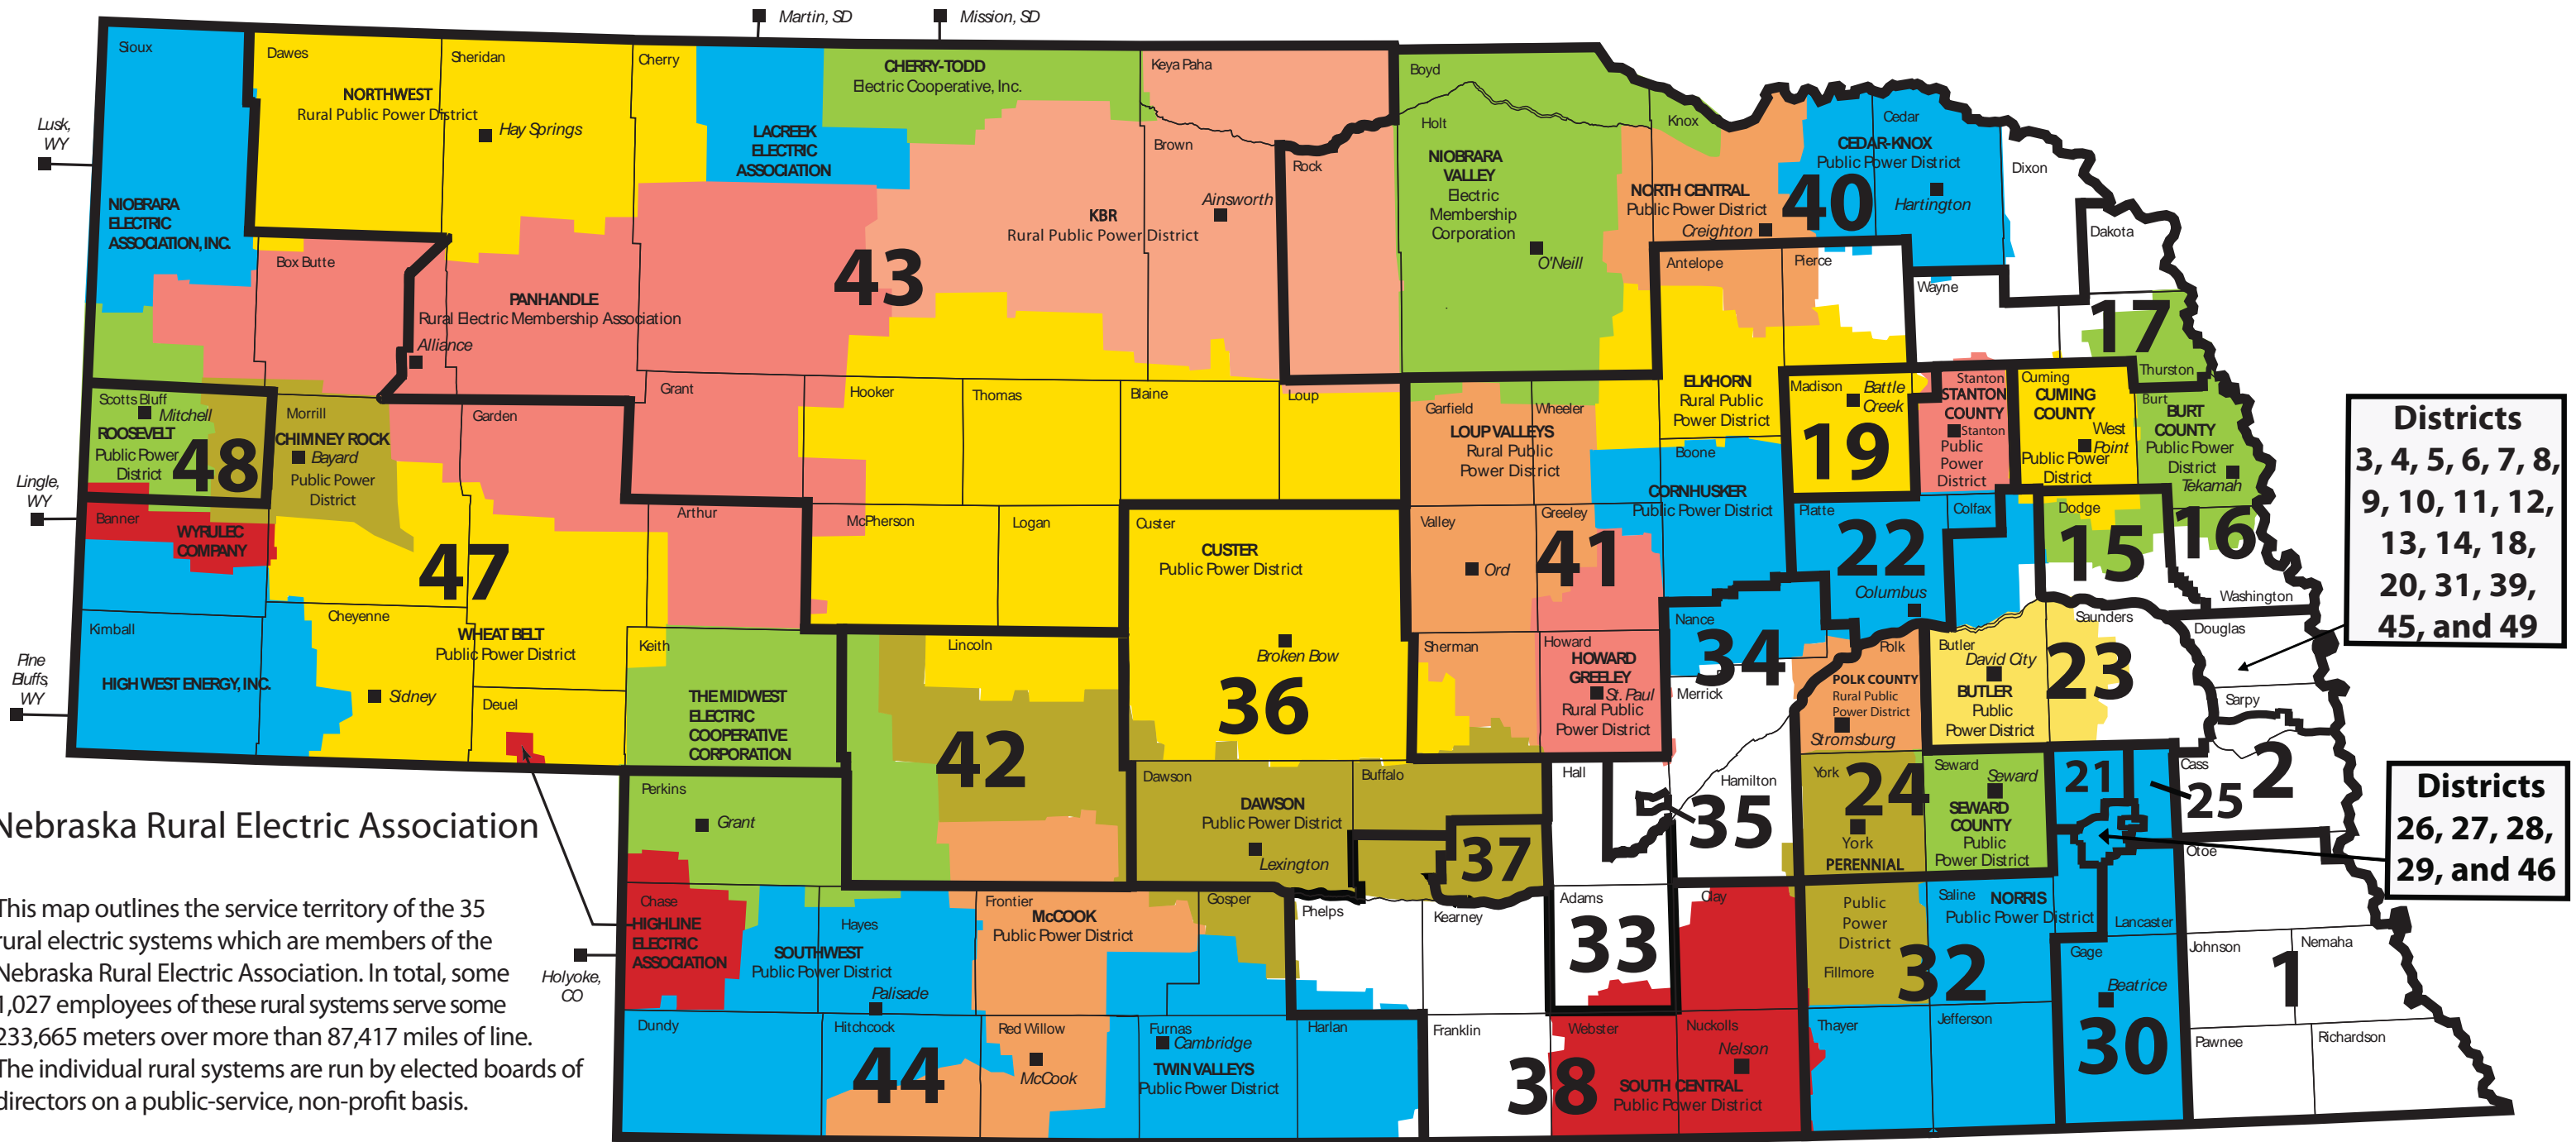

NREA Member Systems/ Nebraska Legislative Districts

Nebraska Rural Electric Association

This map outlines the service territory of the 35 rural electric systems which are members of the Nebraska Rural Electric Association. In total, some 1,027 employees of these rural systems serve some 233,665 meters over more than 87,417 miles of line. The individual rural systems are run by elected boards of directors on a public-service, non-profit basis.

■ Headquarters Location